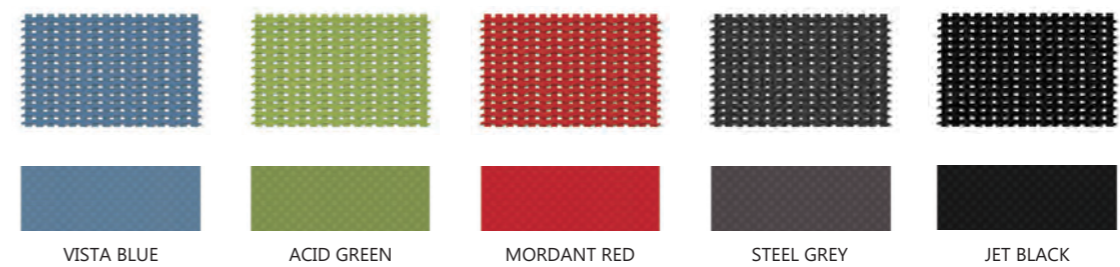

fitt

fitt

White, light, bright.

White is the new black, so have fun with a blank slate. Brighten and lighten up any space with your choice of mesh colour to go with the clean white frame. Use your splash of colour to define what you want.

Colours

Specifications

fitt mid-back

Width	620
Depth	670
Height	930-1020
Adjustable Armrests	•
Synchronous Mechanism	•
Tension Control	•

fitt high-back

Width	620
Depth	670
Height	1130-1220
Adjustable Armrests	•
Synchronous Mechanism	•
Tension Control	•