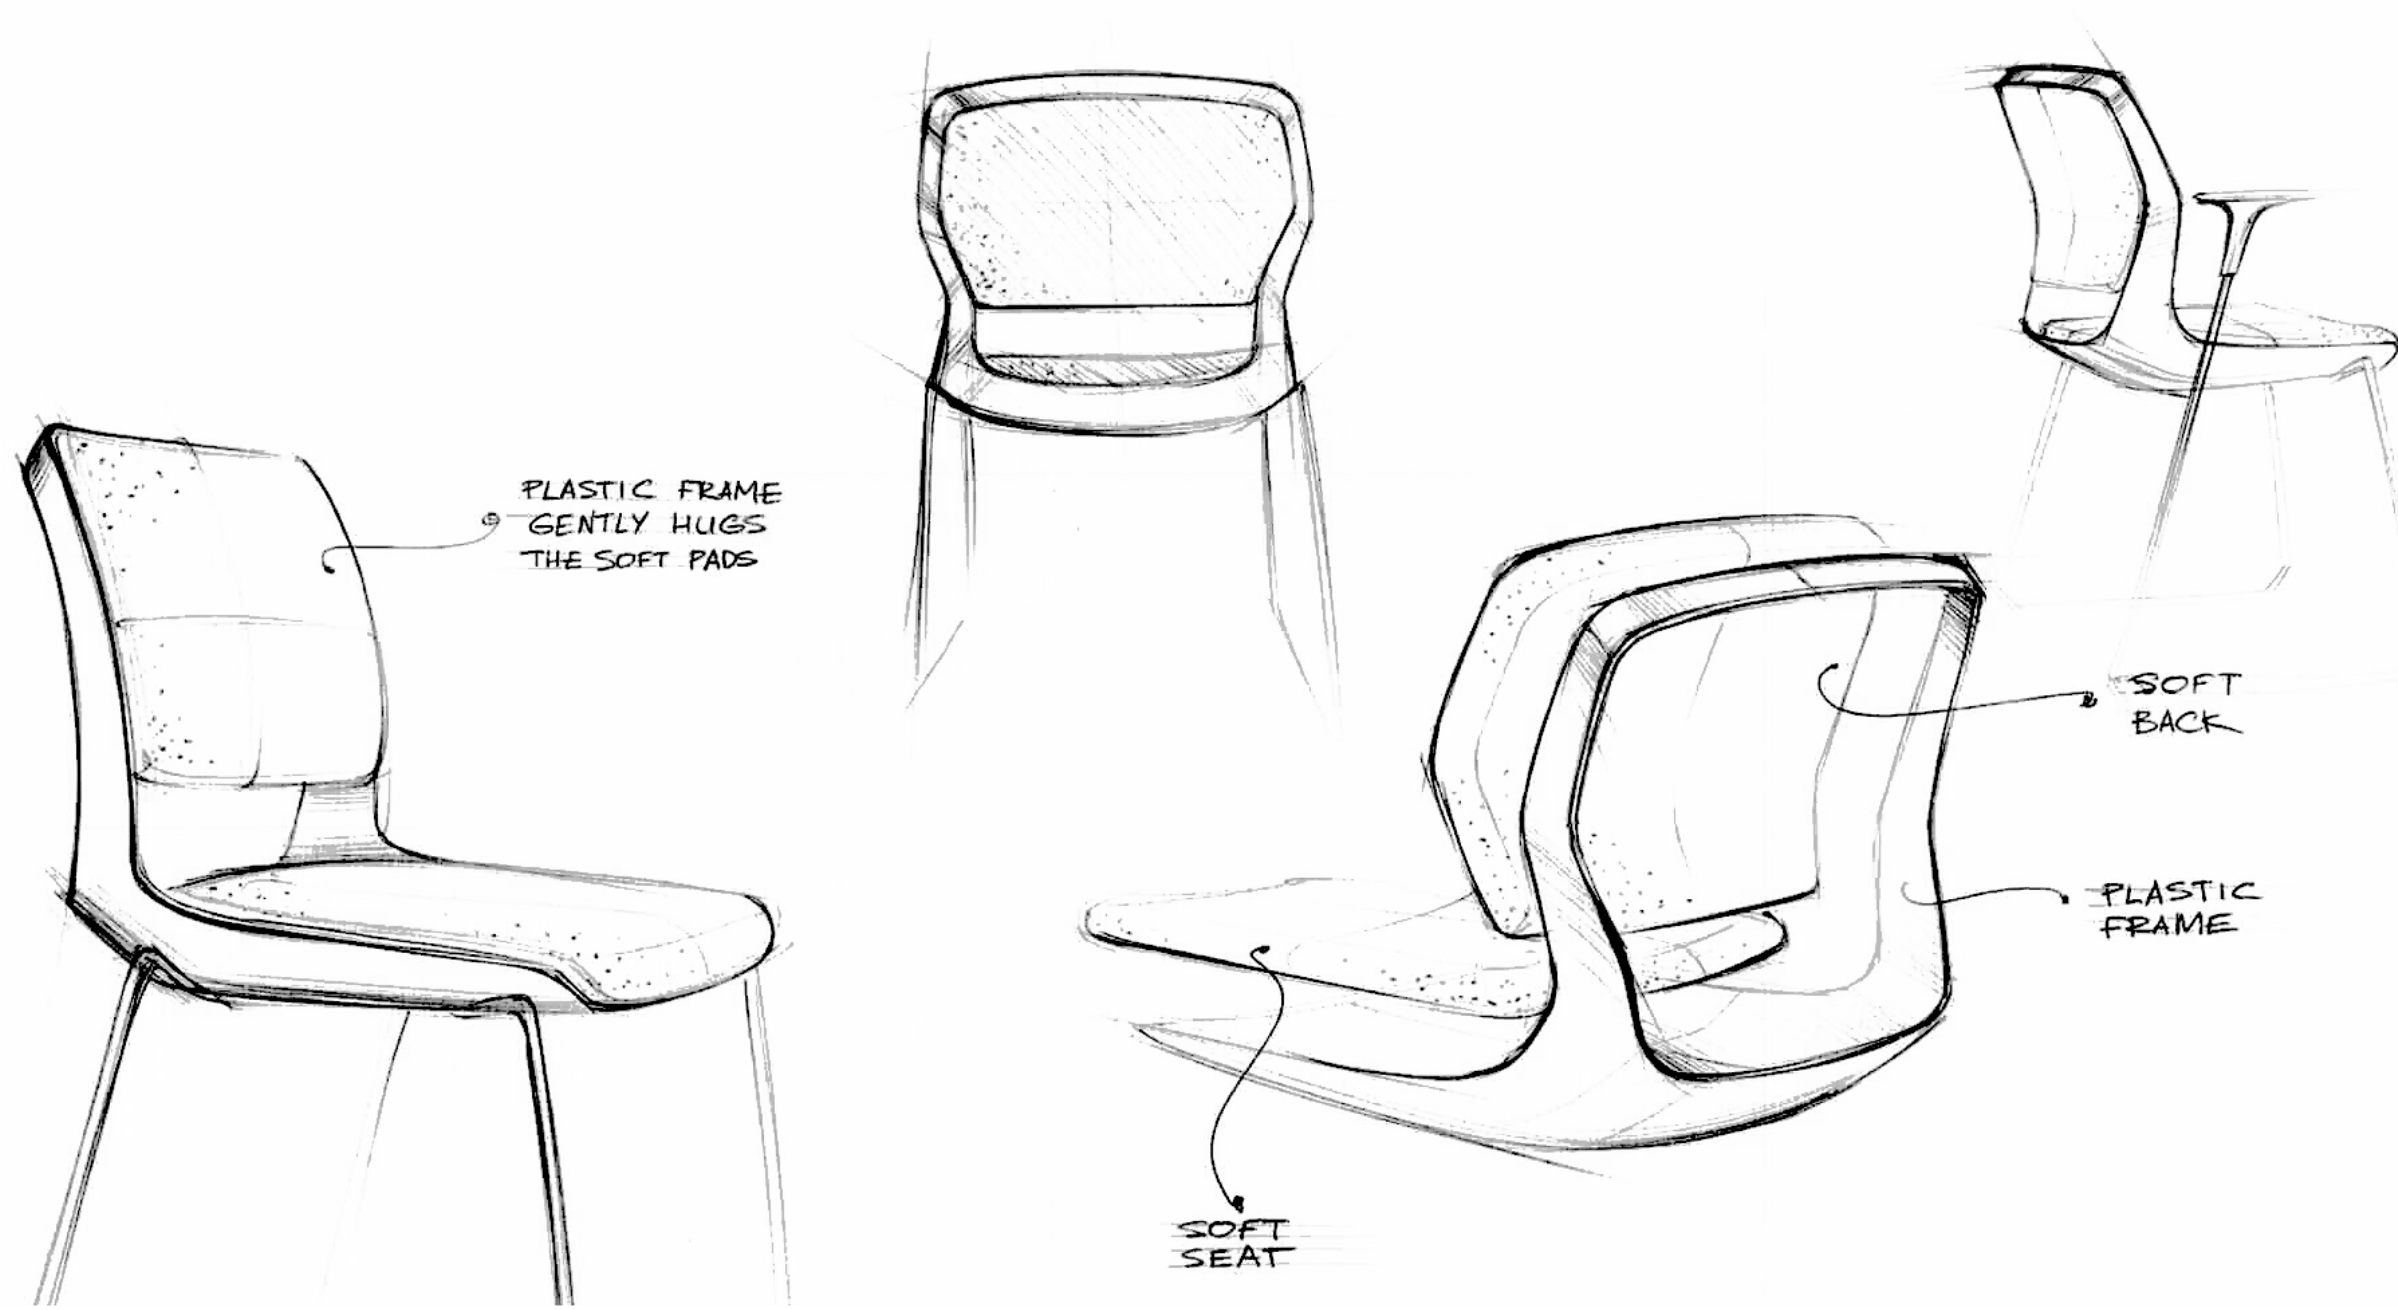

grace

grace

An atypical chair for the unique individual.

Small yet sturdy, grace comes in a tidy little package designed to please. Lean back and be pleasantly surprised by how natural it feels. Fuss-free and without any superfluous details, Grace is the chair to fulfill your basic needs - and more.

Any space could do with a little more grace.

Specifications

grace 01 - 4 prong

Overall Width	590	Seat Width	470
Overall Depth	560	Seat Depth	450
Overall Height	805-865	Seat Height	445-505

grace 04 - high swivel

Overall Width	470	Seat Width	470
Overall Depth	550	Seat Depth	450
Overall Height	885-1085	Seat Height	520-720

grace 02 - low sled

Overall Width	605	Seat Width	470
Overall Depth	550	Seat Depth	450
Overall Height	825	Seat Height	460

grace 05 - high sled

Overall Width	470	Seat Width	470
Overall Depth	540	Seat Depth	450
Overall Height	1035	Seat Height	670

grace 03 - 4 legged

Overall Width	480	Seat Width	470
Overall Depth	560	Seat Depth	450
Overall Height	815	Seat Height	460