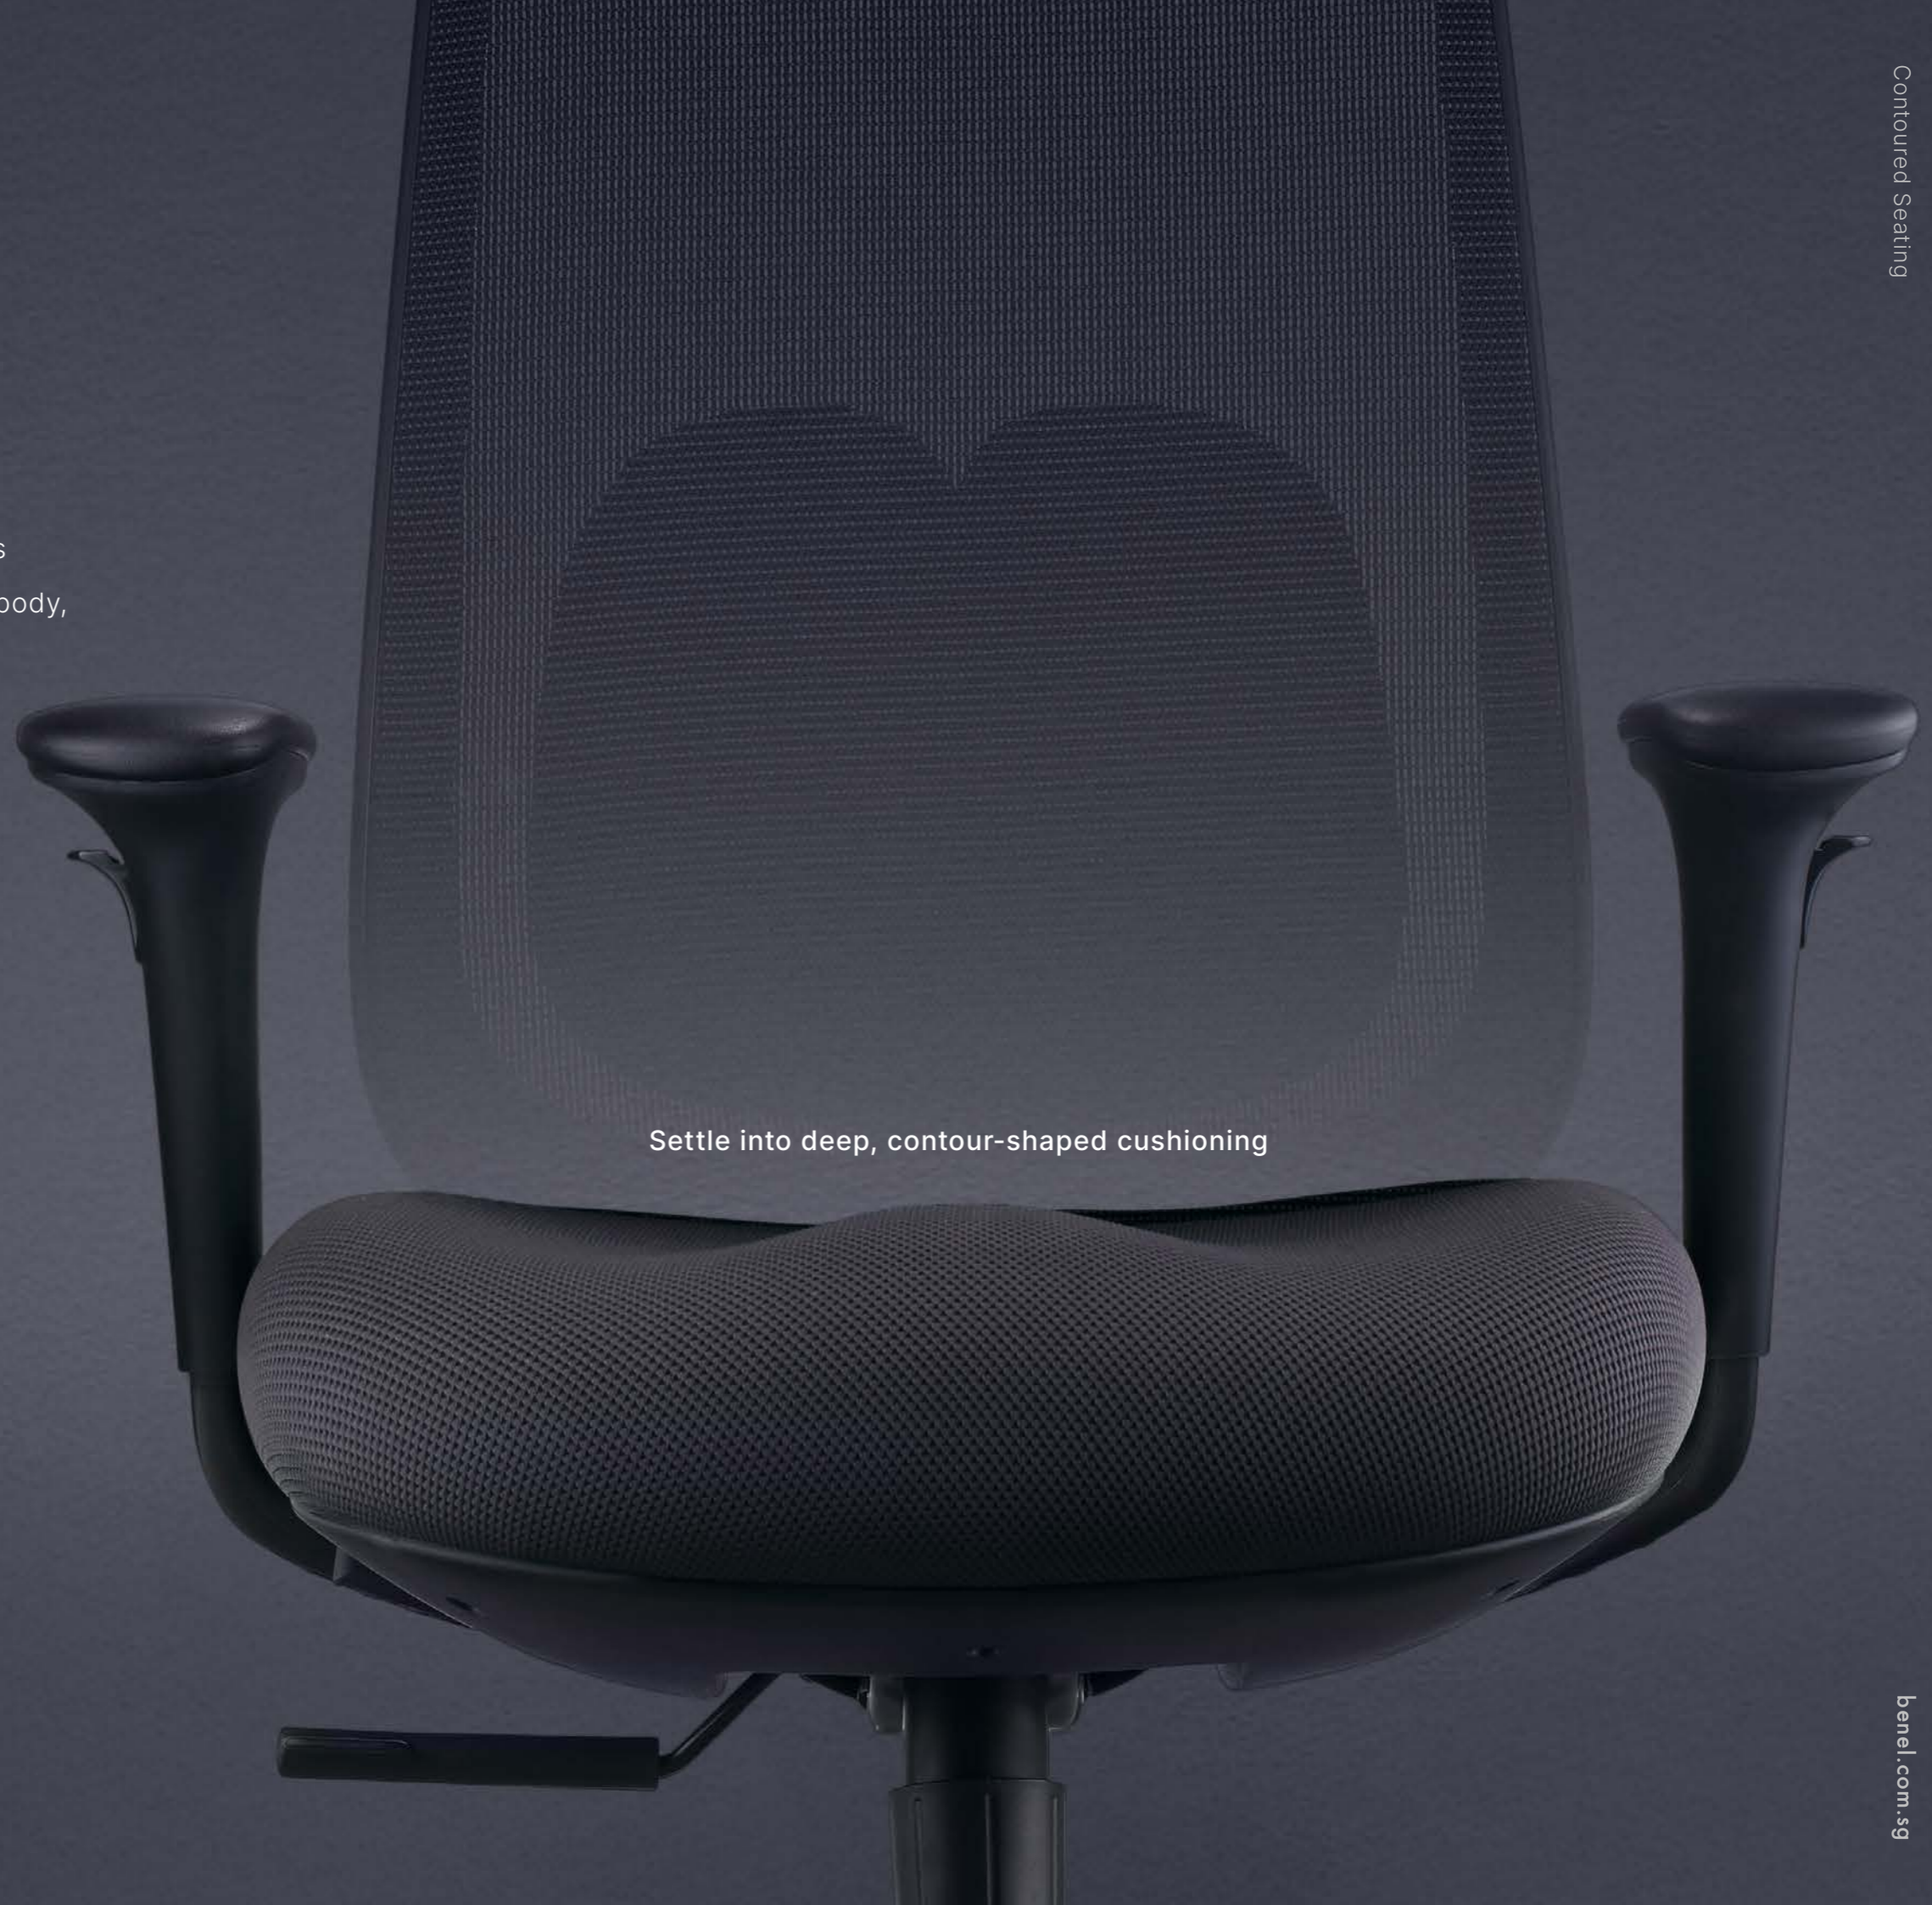

## BackBalance

**Balance your core, posture, and back.**

Feel fully supported by the ultimate ergonomic chair, carefully designed to promote healthy posture throughout your workday.

## Adjustable Contoured Seat Depth

Adjust the seat for a natural pelvic position, ensuring even weight distribution for correct posture.

## BackBalance Midback (mm)

Overall Width	690
Overall Depth	630-690
Overall Height	1015-1105
Seat Width	530
Seat Depth	440-500
Seat Height	430-520

White Frame BackBalance  
Midback

White Frame BackBalance  
Highback

# BackBalance

Designed to cradle your posture.

Discover ergonomic comfort with BackBalance's contour-shaped seat that perfectly aligns your body, delivering all-day support and relief.

Contoured Seating

Settle into deep, contour-shaped cushioning